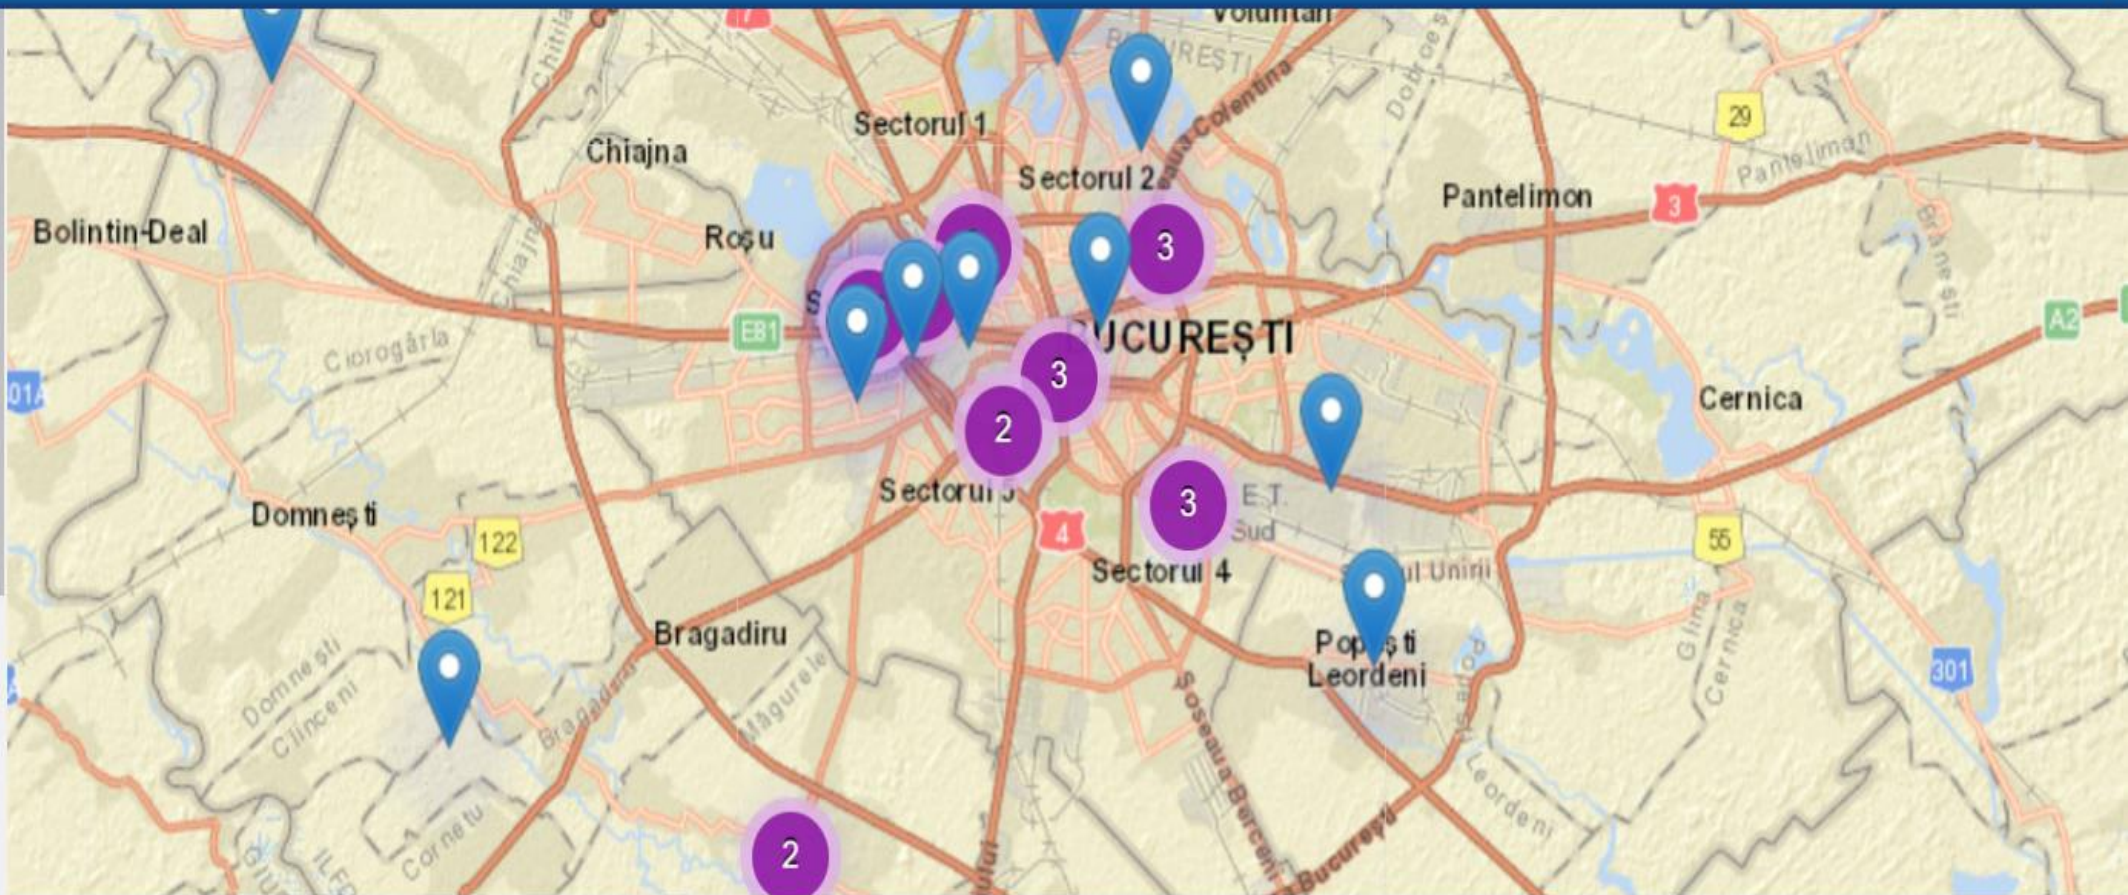

On the left side, there is a search filter sidebar with the following fields:

- Organization name:
- County:
- City:
- Domain:
- Infrastructure name:
- Equipment name:
- Research Service name:

The main area shows a map of Romania with several location markers. Each marker consists of a blue pin and a purple circle containing a number. The numbers are: 4 (near Andea), 12 (near Iasi-Napoca), 4 (near Iasi-Mures), 13 (near Piatra Neamt), 2 (near Iasi), 7 (near Iasi-soara), 4 (near Iasi), 2 (near Iasi), 3 (near Pitesti), 72 (near Bucharest), and 2 (near Iasi). The word "ROMANIA" is centered on the map. At the bottom, there is a note: "Information updates every 15 minutes".

City:

Domain:

Electrical and Optical E...

Infrastructure name:

Equipment name:

Research Service name:

Information updates every 15 minutes

Down to one infrastructure