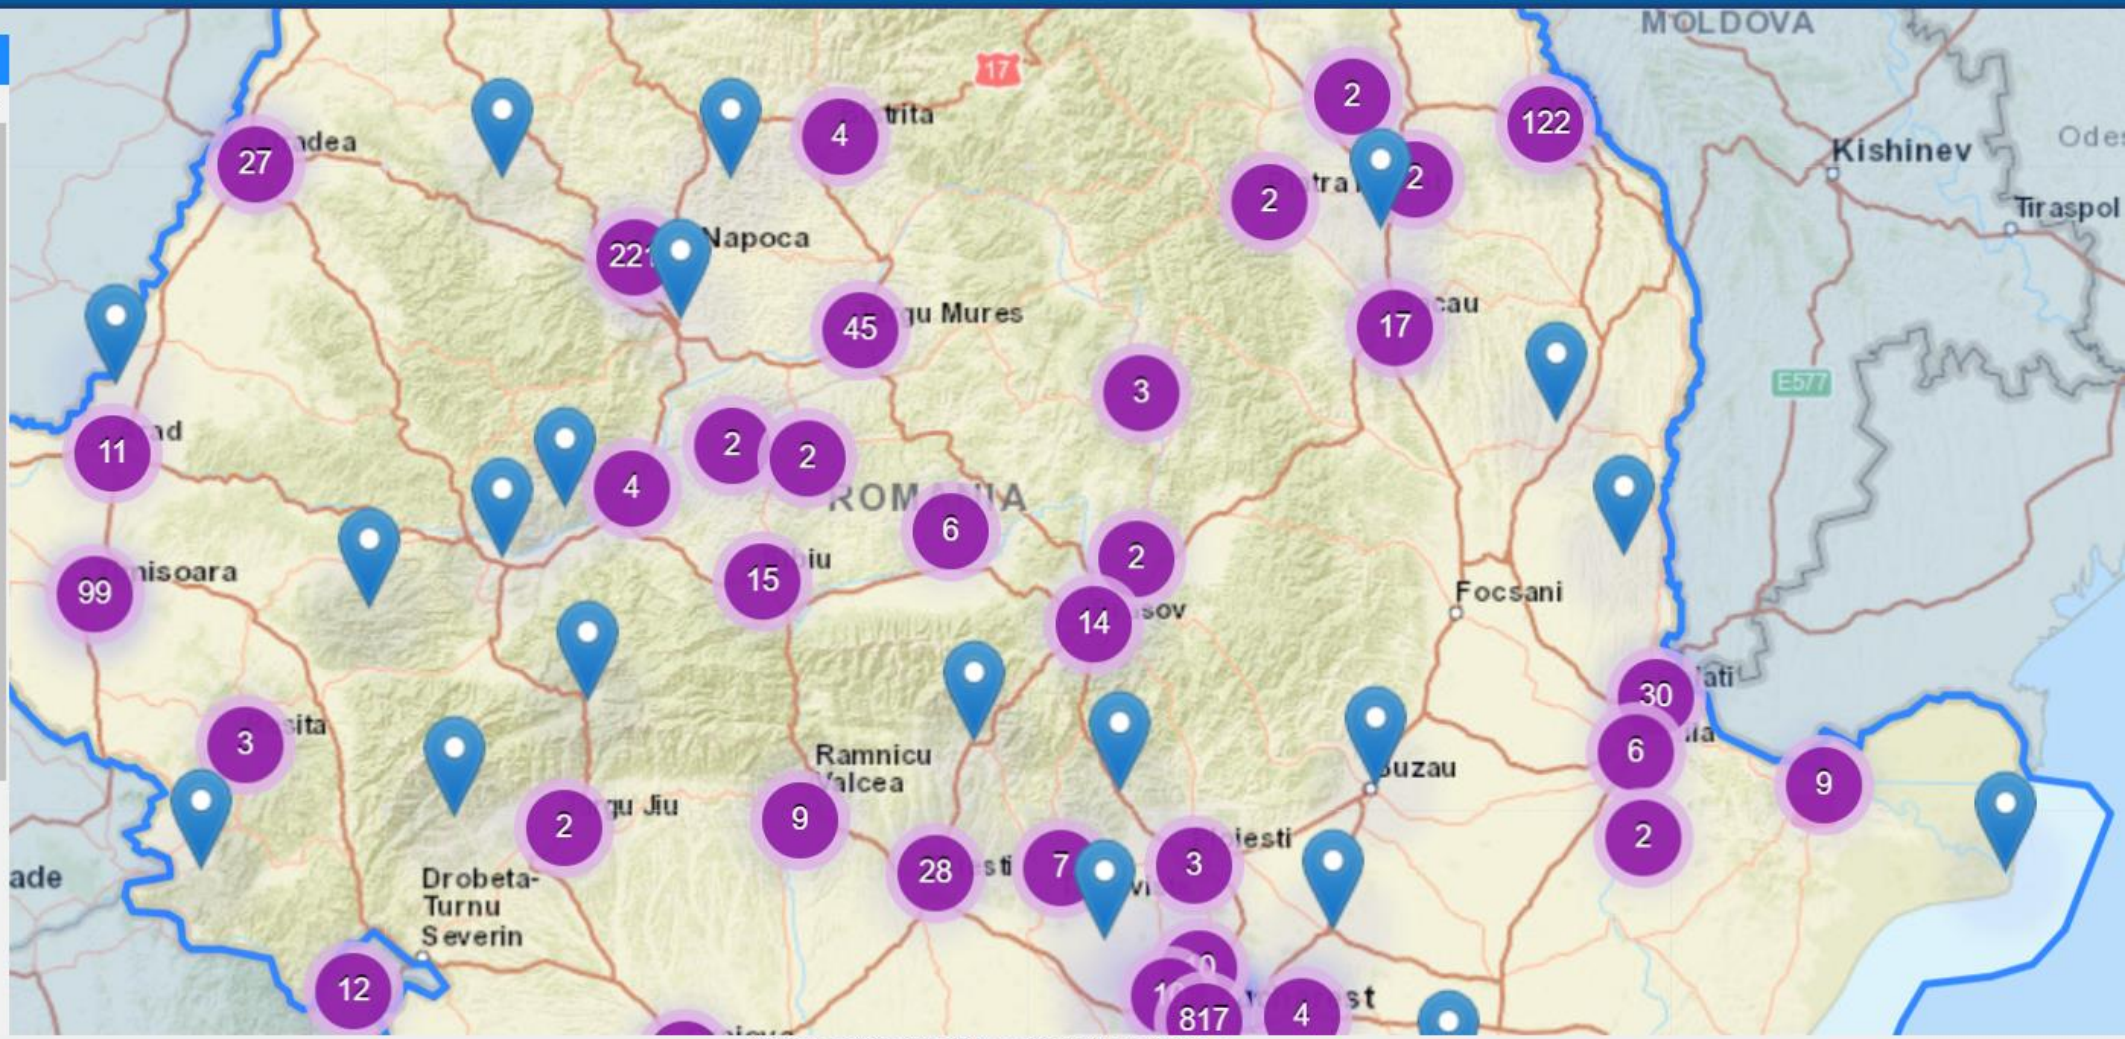

1.713 Infrastructures with **8.775** Research Services, **215** Technological Services, **23.527** Equipments

Viewer experience- Infrastructures map

ERRIS
ENGAGE IN THE ROMANIAN
RESEARCH INFRASTRUCTURES
SYSTEM

Search using LIST

Search using MAP

 Register

 Login

 Selectați limba 

Organization name:

County:

City:

Domain:

Infrastructure name:

Equipment name:

Research Service name:

Viewer experience- Search by domain

The screenshot displays the ERRIS (Engage in the Romanian Research Infrastructures System) web application. The top navigation bar includes the ERRIS logo and the text "ERRIS ENGAGE IN THE ROMANIAN RESEARCH INFRASTRUCTURES SYSTEM". It also features two search buttons: "Search using LIST" and "Search using MAP". A user profile icon is visible in the top right corner.

On the left side, there is a search filter sidebar with the following fields:

- Organization name:
- County:
- City:
- Domain:
- Infrastructure name:
- Equipment name:
- Research Service name:

The main area shows a map of Romania with several location markers. Each marker consists of a blue pin and a purple circle containing a number. The numbers are: 4 (near Andea), 12 (near Iasi-Napoca), 4 (near Iasi-Mures), 13 (near Piatra Neamt), 2 (near Iasi), 7 (near Iasi-soara), 4 (near Iasi), 2 (near Iasi), 3 (near Pitesti), 72 (near Bucharest), and 2 (near Iasi). The word "ROMANIA" is centered on the map. At the bottom, there is a note: "Information updates every 15 minutes".