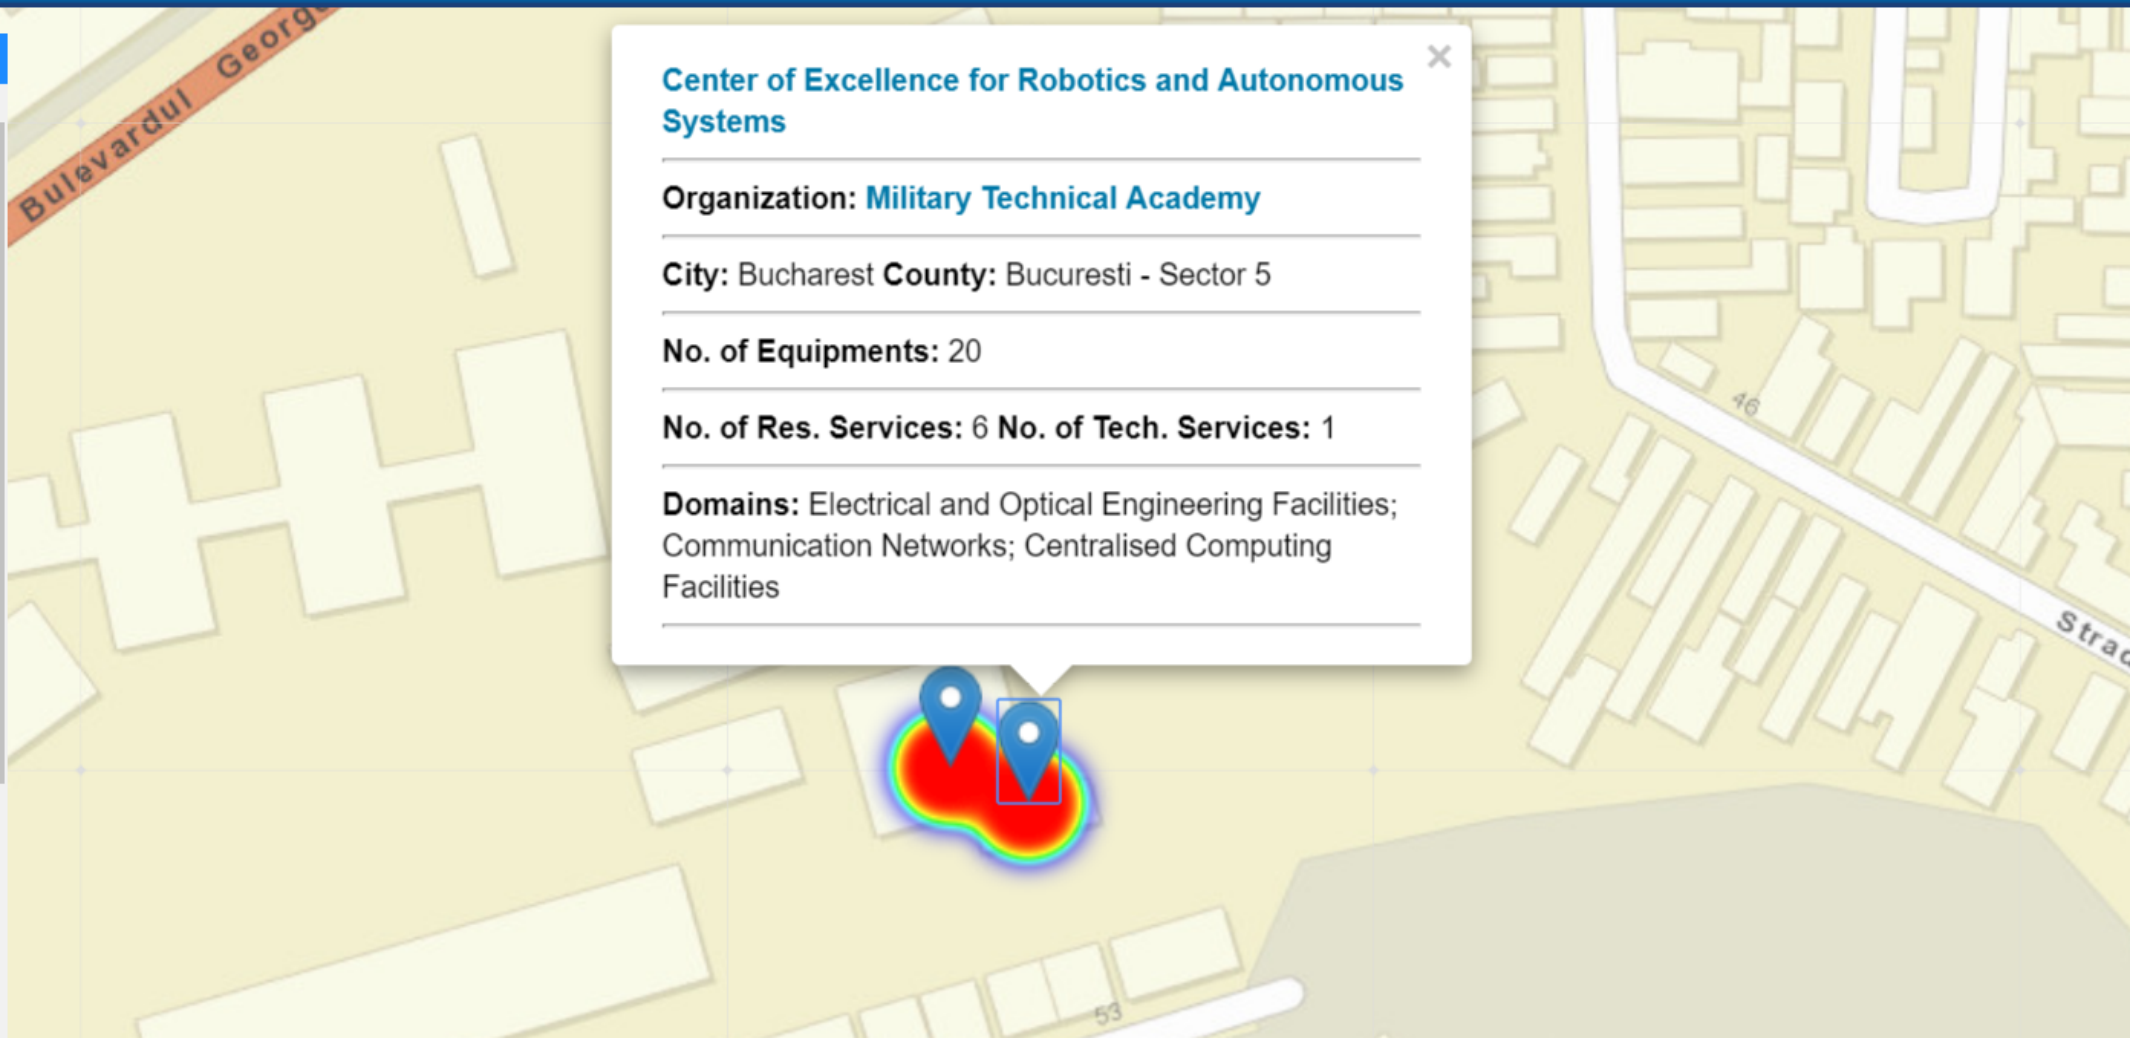

ERRIS
ENGAGE IN THE ROMANIAN
RESEARCH INFRASTRUCTURES
SYSTEM

Search using LIST

Search using MAP

Register

Login

Selectați limba

Organization name:

County:

City:

Domain:

Infrastructure name:

Equipment name:

Research Service name:

Center of Excellence for Robotics and Autonomous Systems

Organization: Military Technical Academy

City: Bucharest **County:** Bucuresti - Sector 5